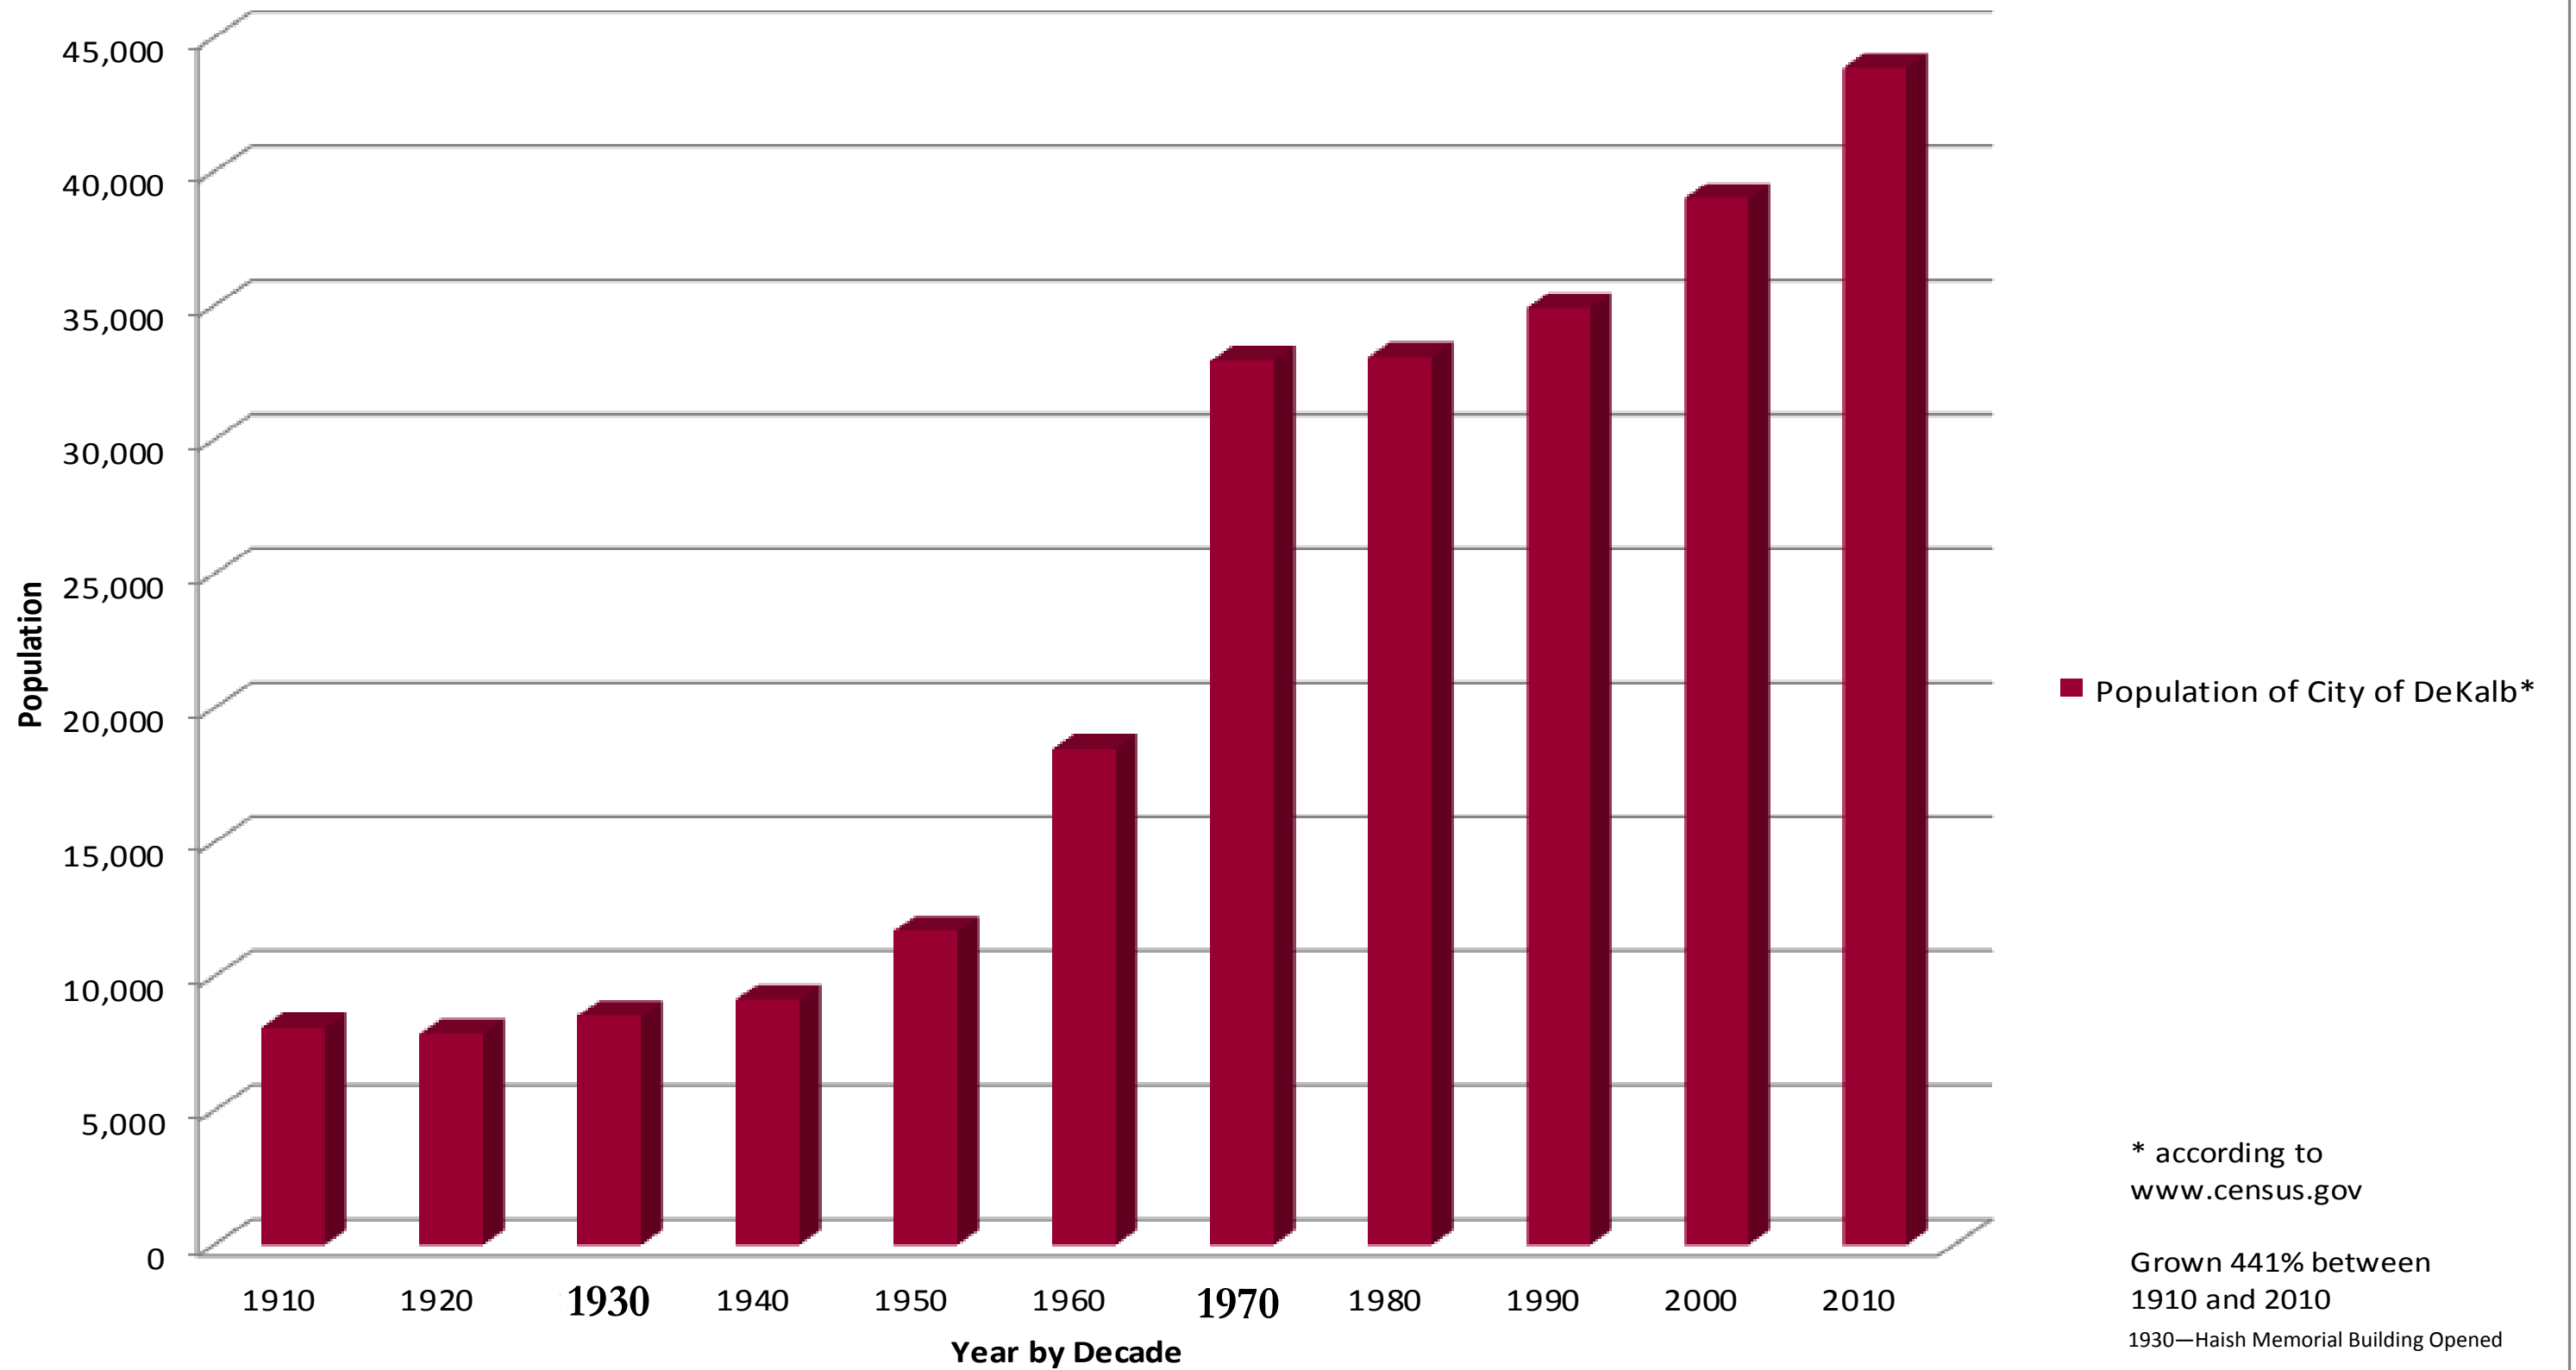

Population of City of DeKalb* 1910 - 2010

* according to
www.census.gov

Grown 441% between
1910 and 2010

1930—Haish Memorial Building Opened

1970—Expansion to Haish Memorial Building